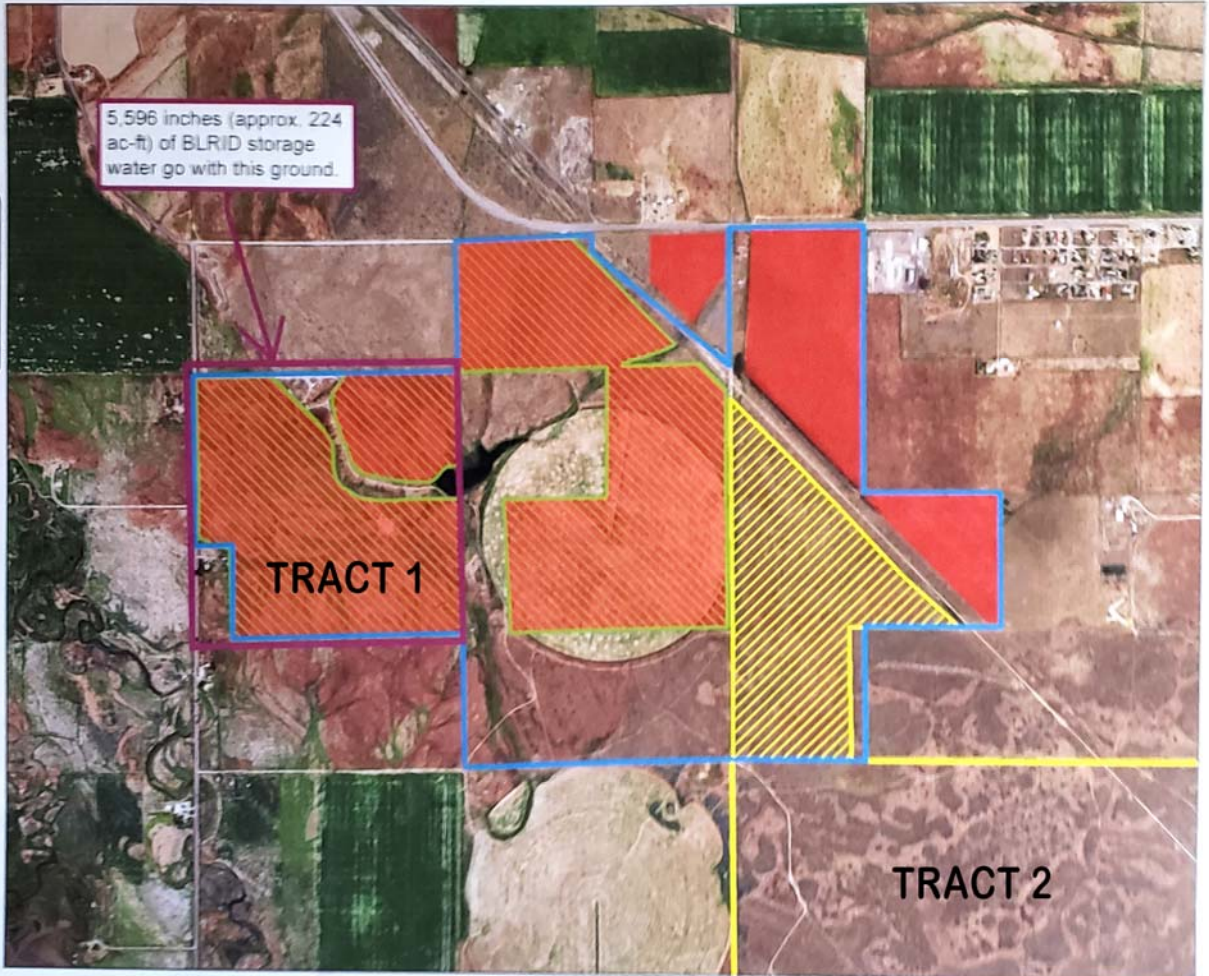

## SUNSET TRUST

- Legend**
- Tract 1
  - Tract 2
  - 34-10484, 34-2491E, 34-7075, 34-796 POU (Irrigation)
  - 34-187A, 34-195D, 34-196C, 34-2480B, 34-2491G POU (Irr)
  - 34-2277 A
  - 34-4002 POU (Irrigation)