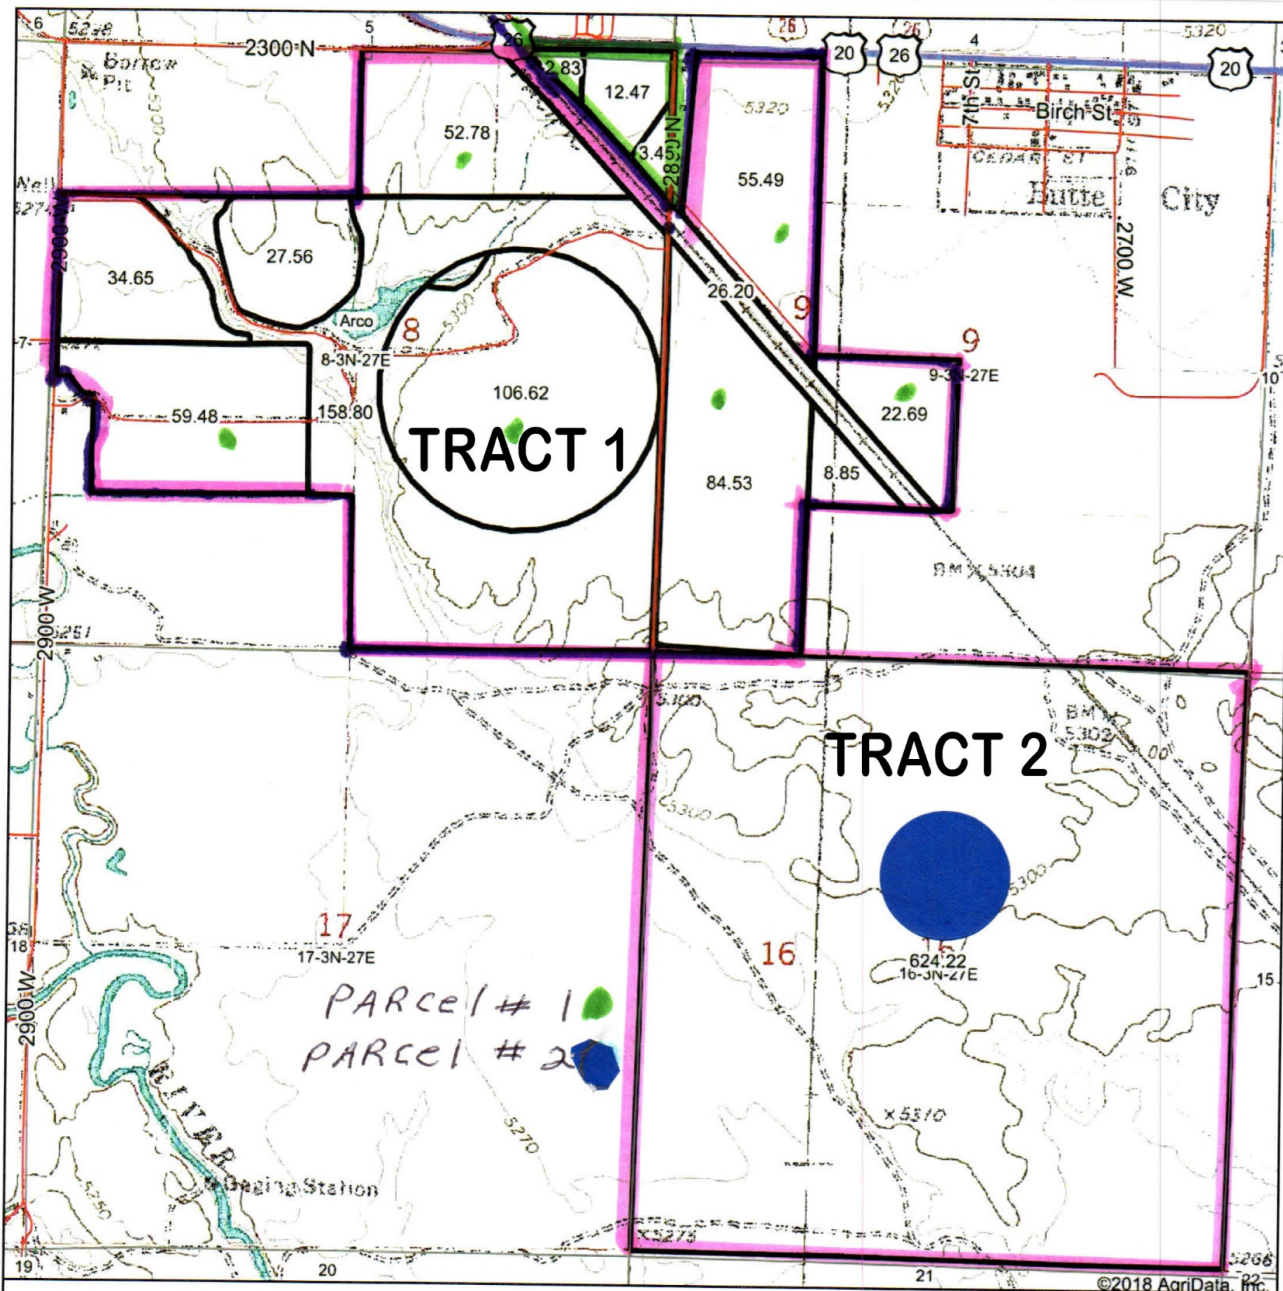

Topography Map

map center: 43.595400, -113.256782

8-3N-27E
Butte County
Idaho

1/9/2019

Field borders provided by Farm Service Agency as of 5/21/2008.